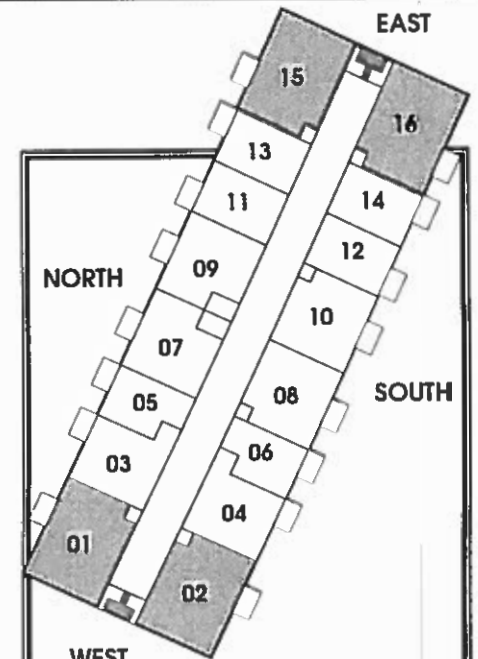

WEST

- Utilities included
- Views of the Experimental Farm
- Close to shopping malls, Carleton University, Algonquin College, schools, parks and major bus routes
- Includes 2 appliances
- Outdoor pool
- Laundry facilities
- Carpeting
- Covered parking