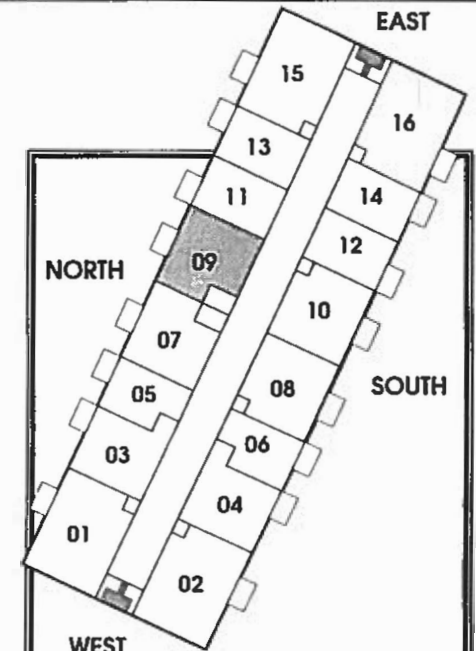

# Merivale Manor

1AA

1220 Merivale Road, Ottawa, Ontario (613) 728-9891

E. & O.E.

WEST

- Utilities included
- Views of the Experimental Farm
- Close to shopping malls, Carleton University, Algonquin College, schools, parks and major bus routes
- Includes 2 appliances
- Outdoor pool
- Laundry facilities
- Carpeting
- Covered parking