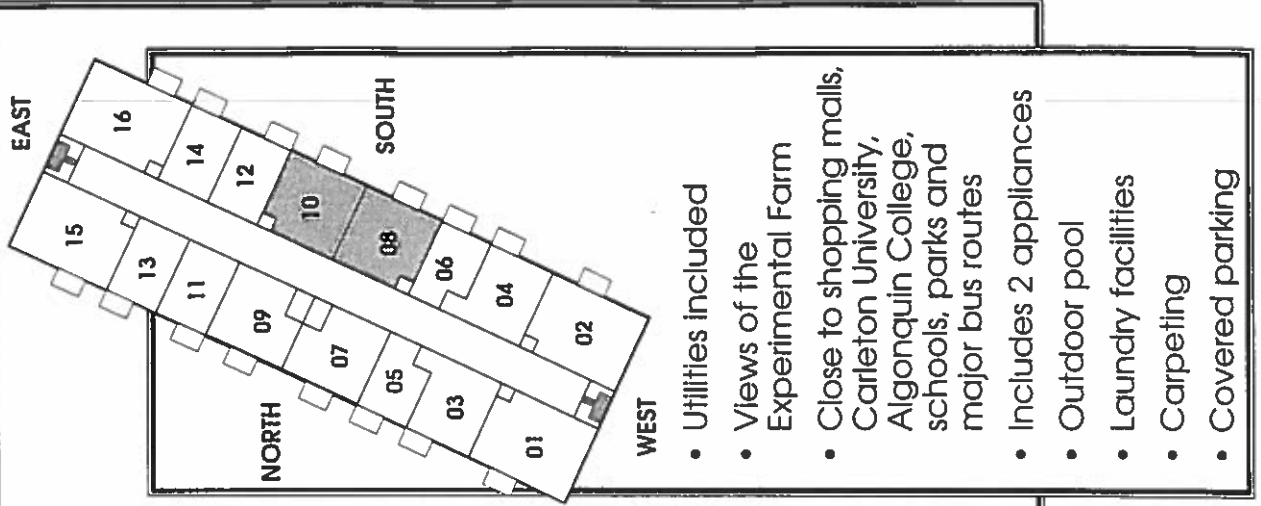

- Utilities included
- Views of the Experimental Farm
- Close to shopping malls, Carleton University, Algonquin College, schools, parks and major bus routes
- Includes 2 appliances
- Outdoor pool
- Laundry facilities
- Carpeting
- Covered parking